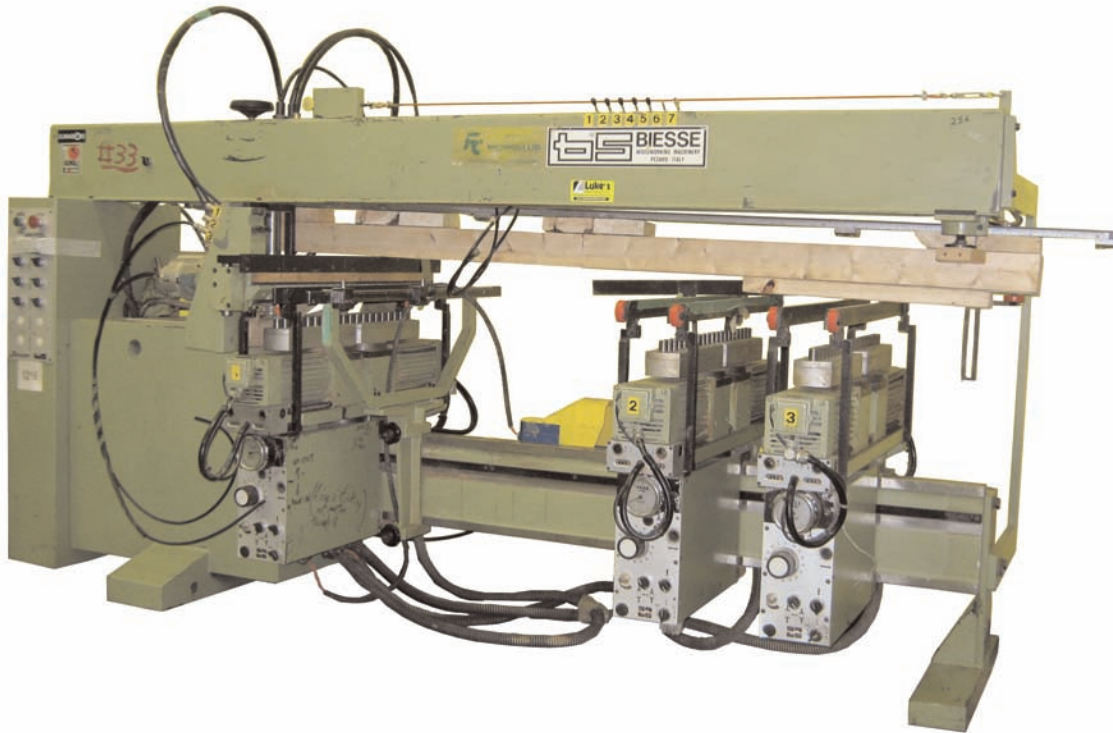

lukesmachinery@shaw.ca

www.lukesmachinery.com

PRE-OWNED BIESSE BEAVER 3 X 1 BORING MACHINE

80 SPINDLES

**CALL US NOW
FOR COMPLETE DETAILS**

230 / 460 VOLT (3 - PHASE)